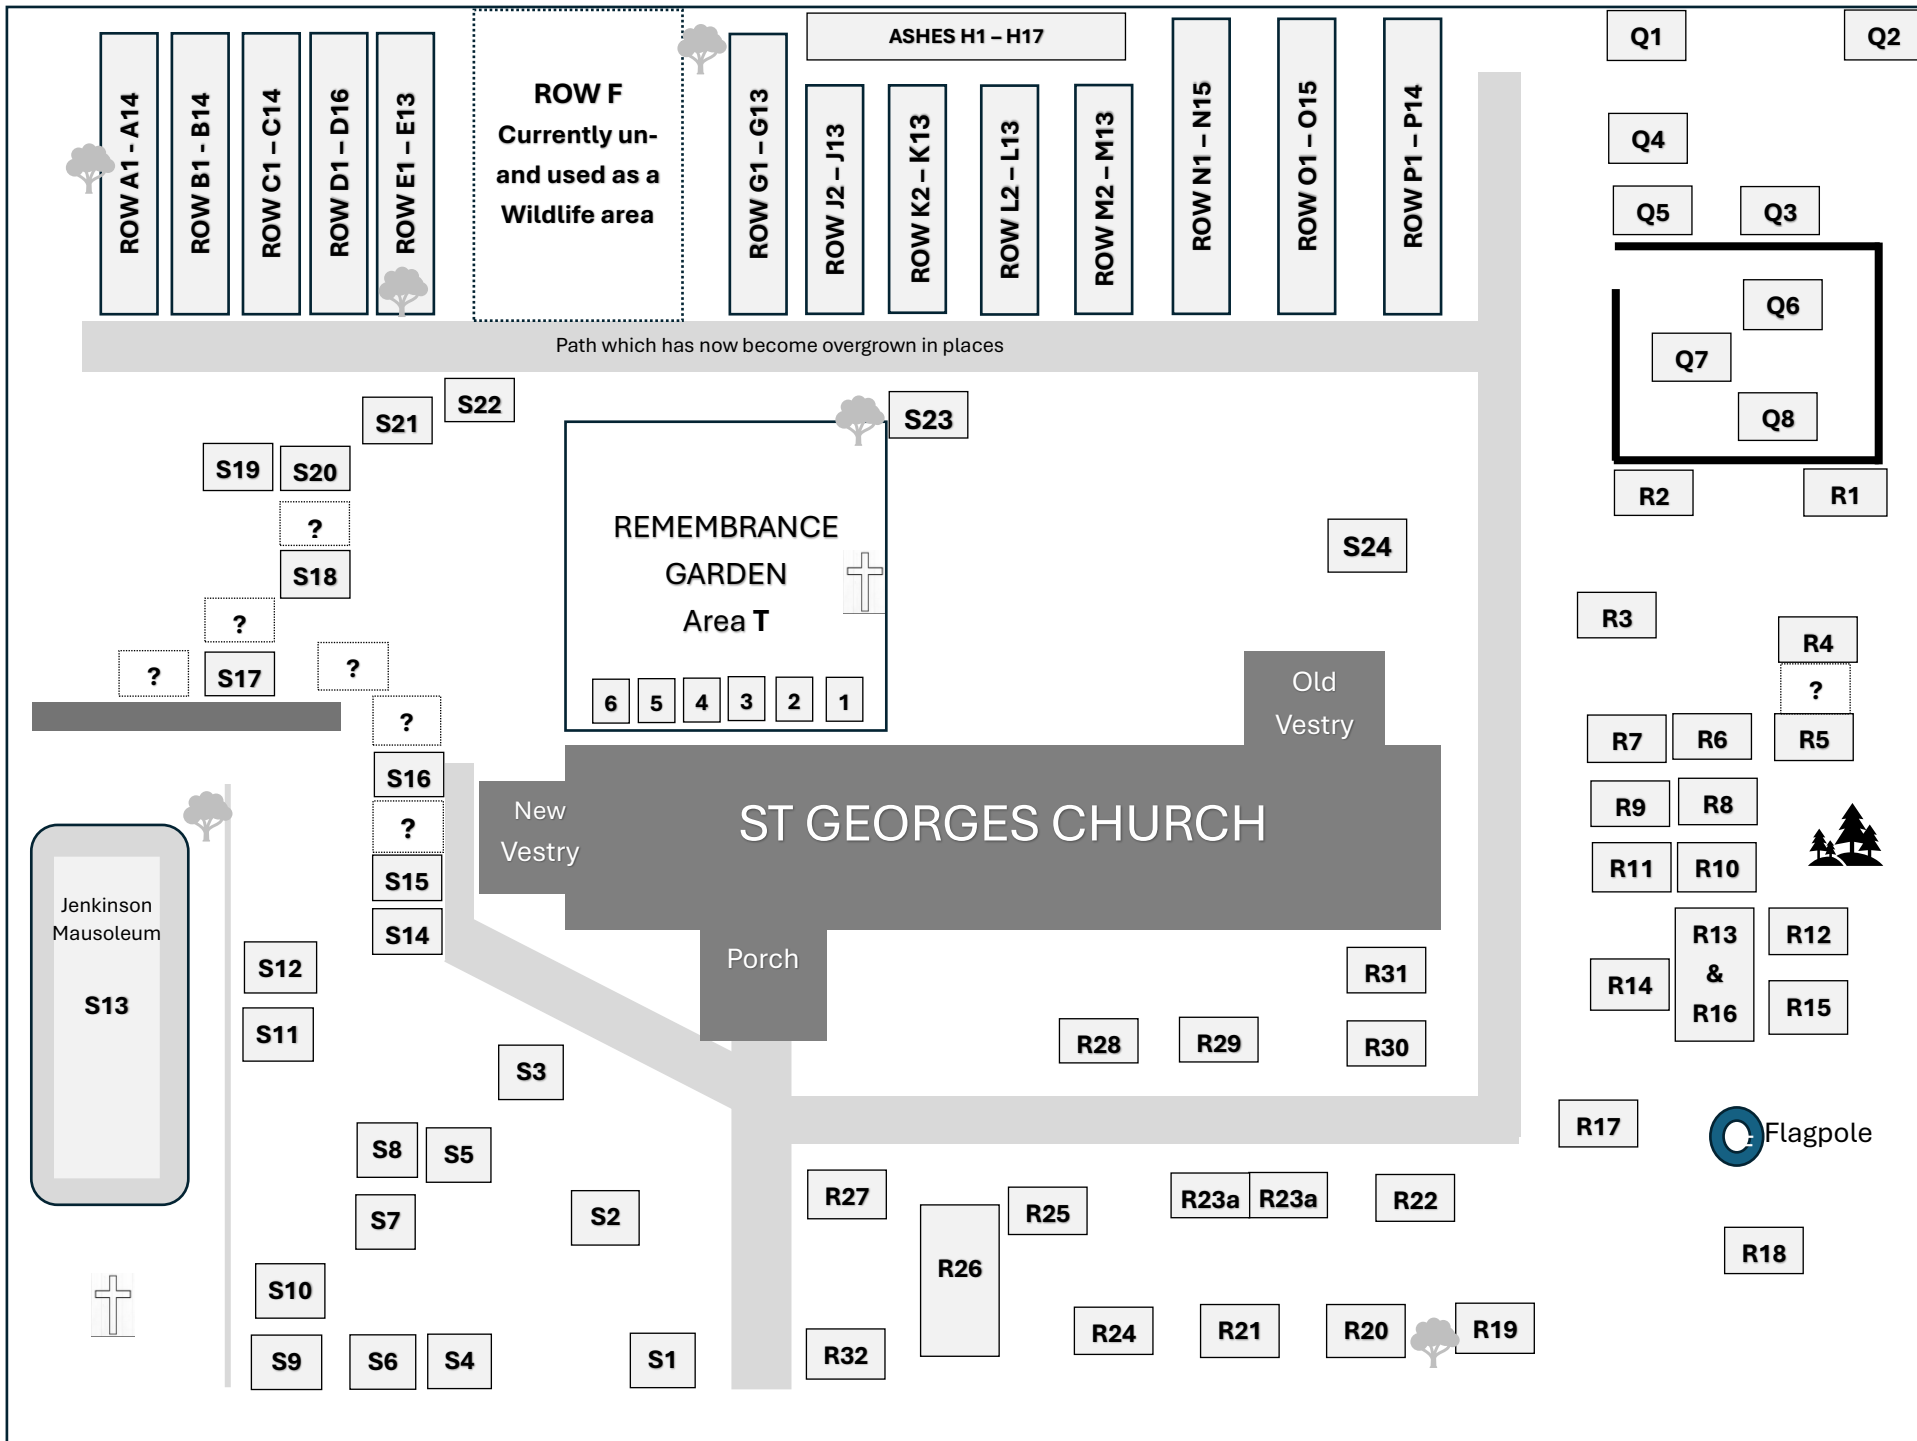

ST GEORGE, FALFIELD – MAP OF GRAVEYARD

Rows A to G and J to P are numbered from the north facing wall.

Updated
May 2026

NOT TO
SCALE