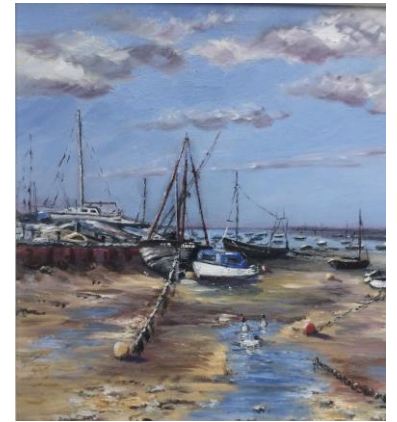

David Smeaden

Joshua McDowall

Trudy Harman

Diane Peirson

Nicola Tyler

Art Exhibition, Wethersfield church
Drinks reception Friday 7th June 5-8pm
And 8th – 9th June from 11am-4pm

Please join us for an exhibition of fine and affordable art from ten locally based artists