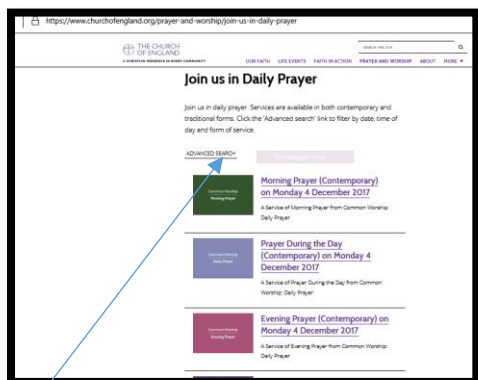

## Using the new CofE website for Daily Prayer

Go to the new website on: <https://www.churchofengland.org/prayer-and-worship/join-us-in-daily-prayer>

Click on Apply to choose a service, and to choose contemporary or traditional wording, then Apply

You can use the app to use this on the move!