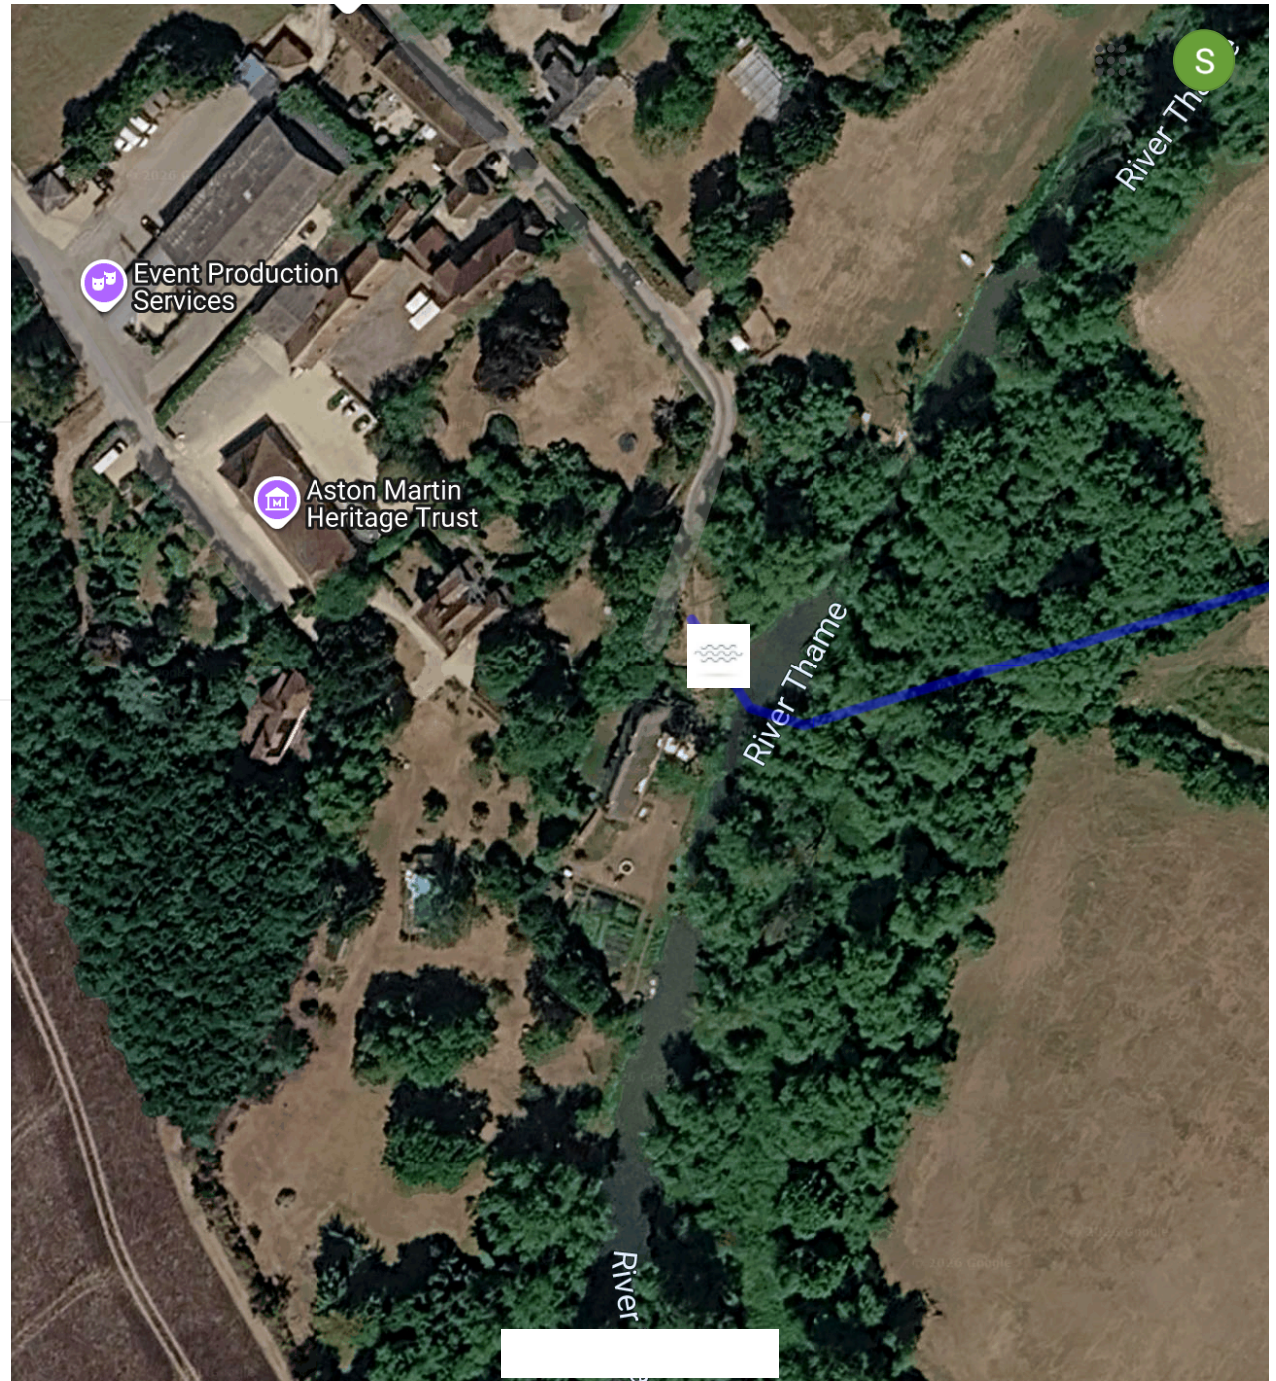

The Ford

The ford through the river Thame at Drayton St Leonard. From the village go down High Street, past the Water Lane junction and continue until

174 views

Published on 23 May 2018

[SHARE](#)

The Ford, River Thame, Drayton St. Leonard

The Ford

Track to A329

Map data ©2026

Made with Google My Maps

Map data ©2026 Imagery ©2026 Airbus, Maxar Technologies [Terms](#) 20 m

©2026 Airbus, Maxar Technologies