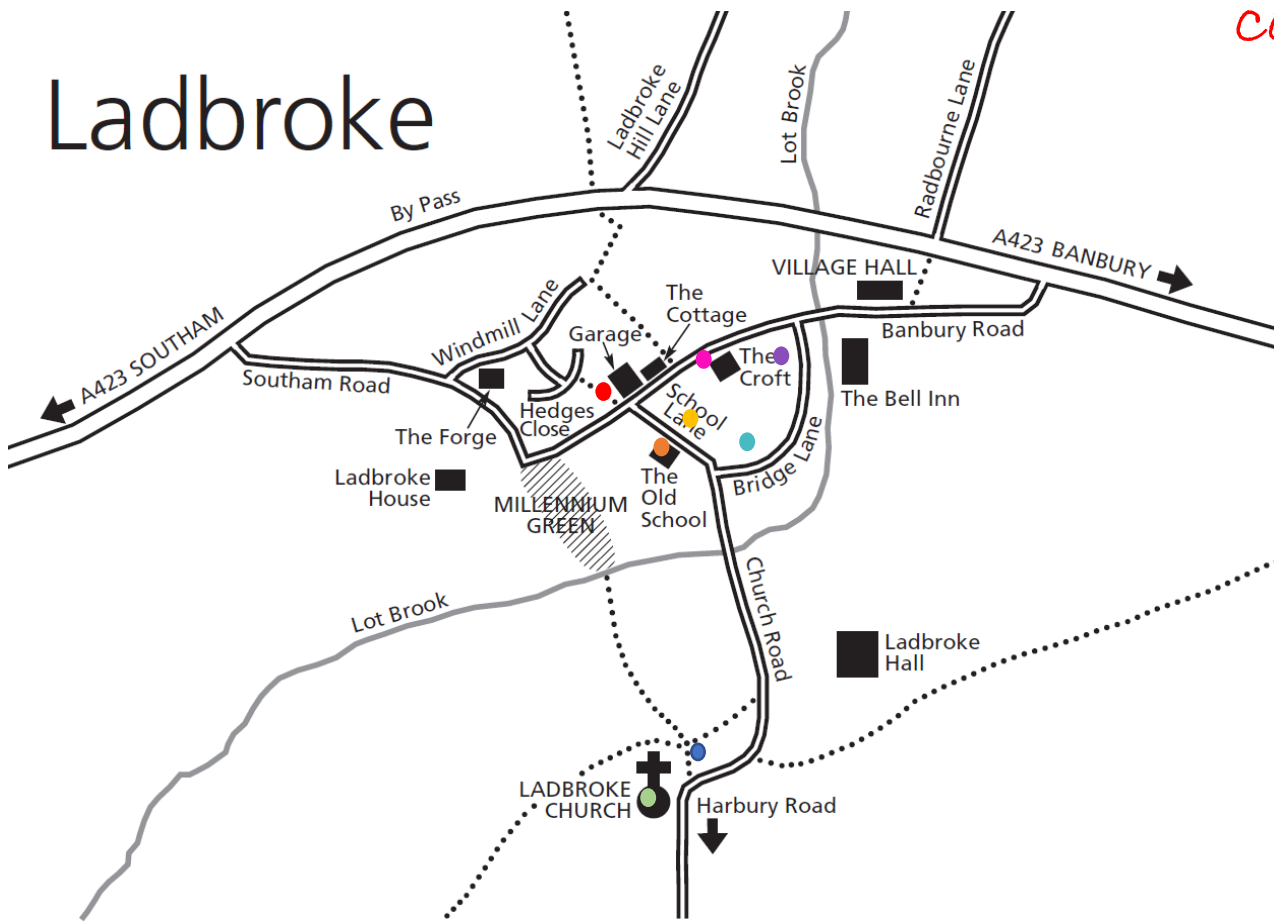

Ladbroke Easter Trail

Please stay
COVID safe!

Ladbroke

- Church Cottage – Palm Sunday
- The Old School – Jesus clears the Temple
- Cherry Trees – Jesus washes the disciples' feet
- Yew Tree House – The Last Supper
- The Croft – Garden of Gethsemane
- Swan Cottage – Peter's Denial
- Orchard Bungalow – The Crucifixion
- The Church – Empty tomb/Easter Garden

What's Happening?

Follow the trail around the village or start wherever you like to learn about the story of Easter. The displays are available between 10am and 4pm daily between Sunday 28th March and 4th April 2021.

What Do you need to Do?

Pick up a piece of jigsaw at each station to complete a picture.

Bring your completed jigsaw to Ladbroke Church on Easter Sunday between 2pm and 4pm or contact Sue Wright (07768333675) to arrange another time to collect a prize!